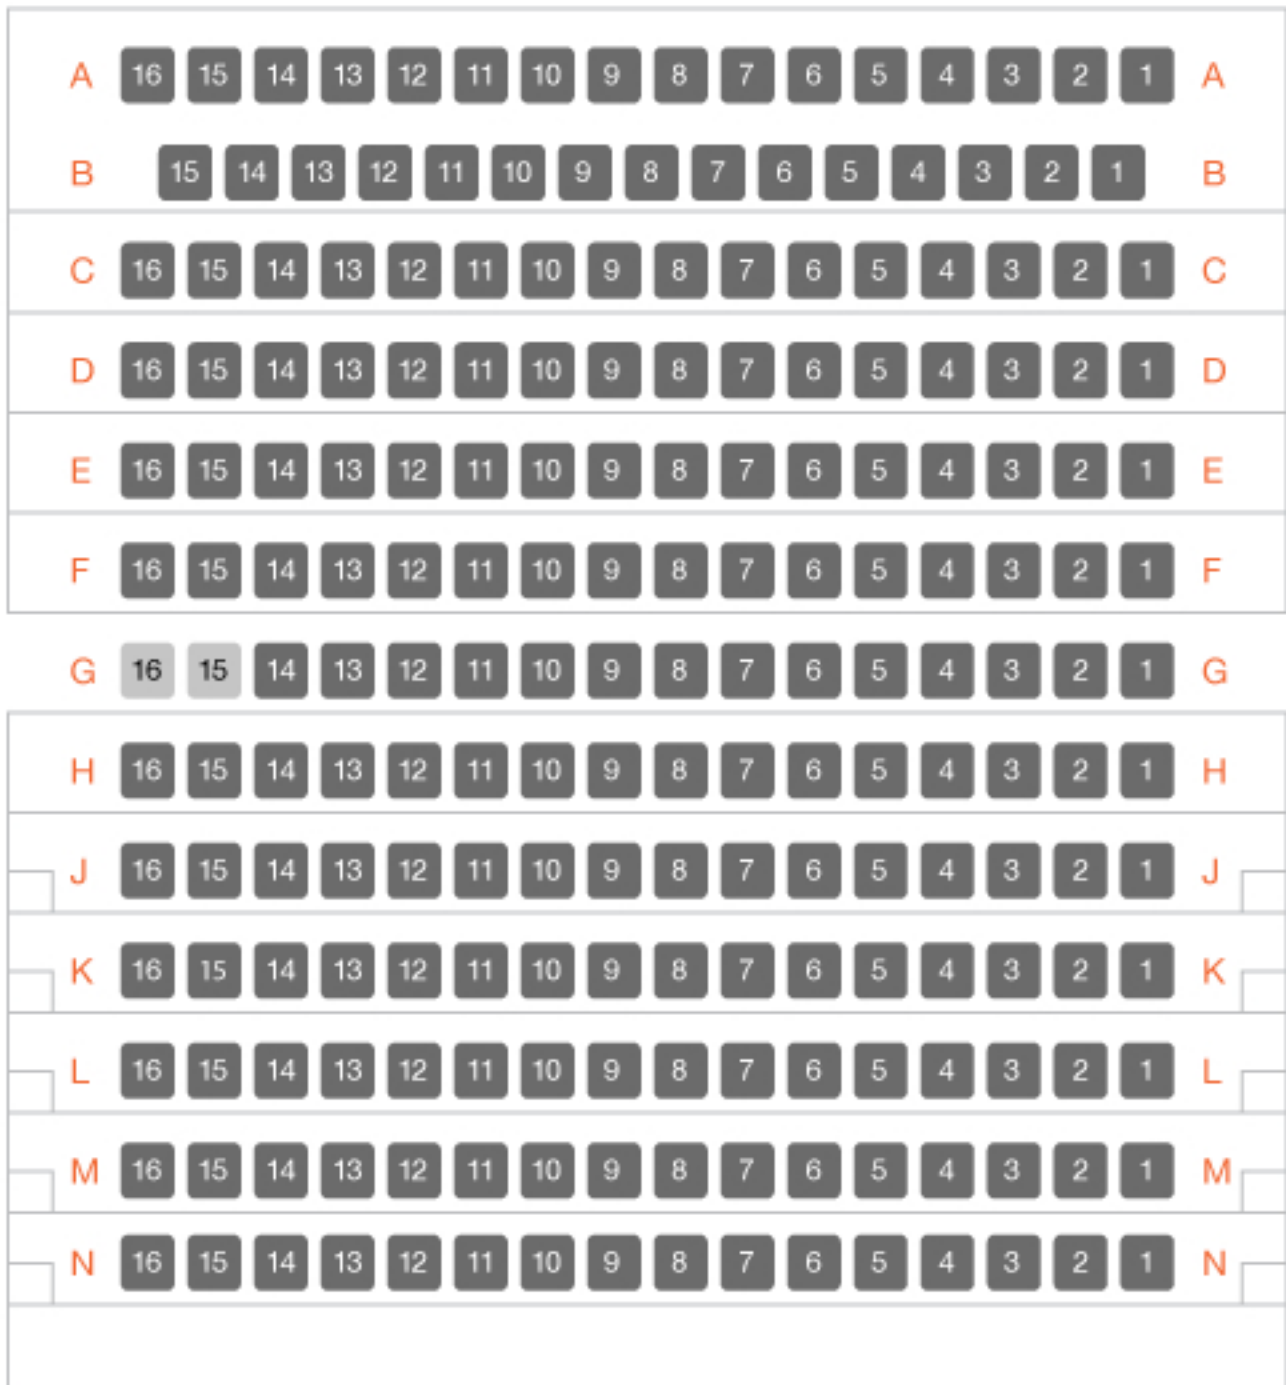

Michael Young Theatre Stage (Proscenium Configuration)

wheelchair access