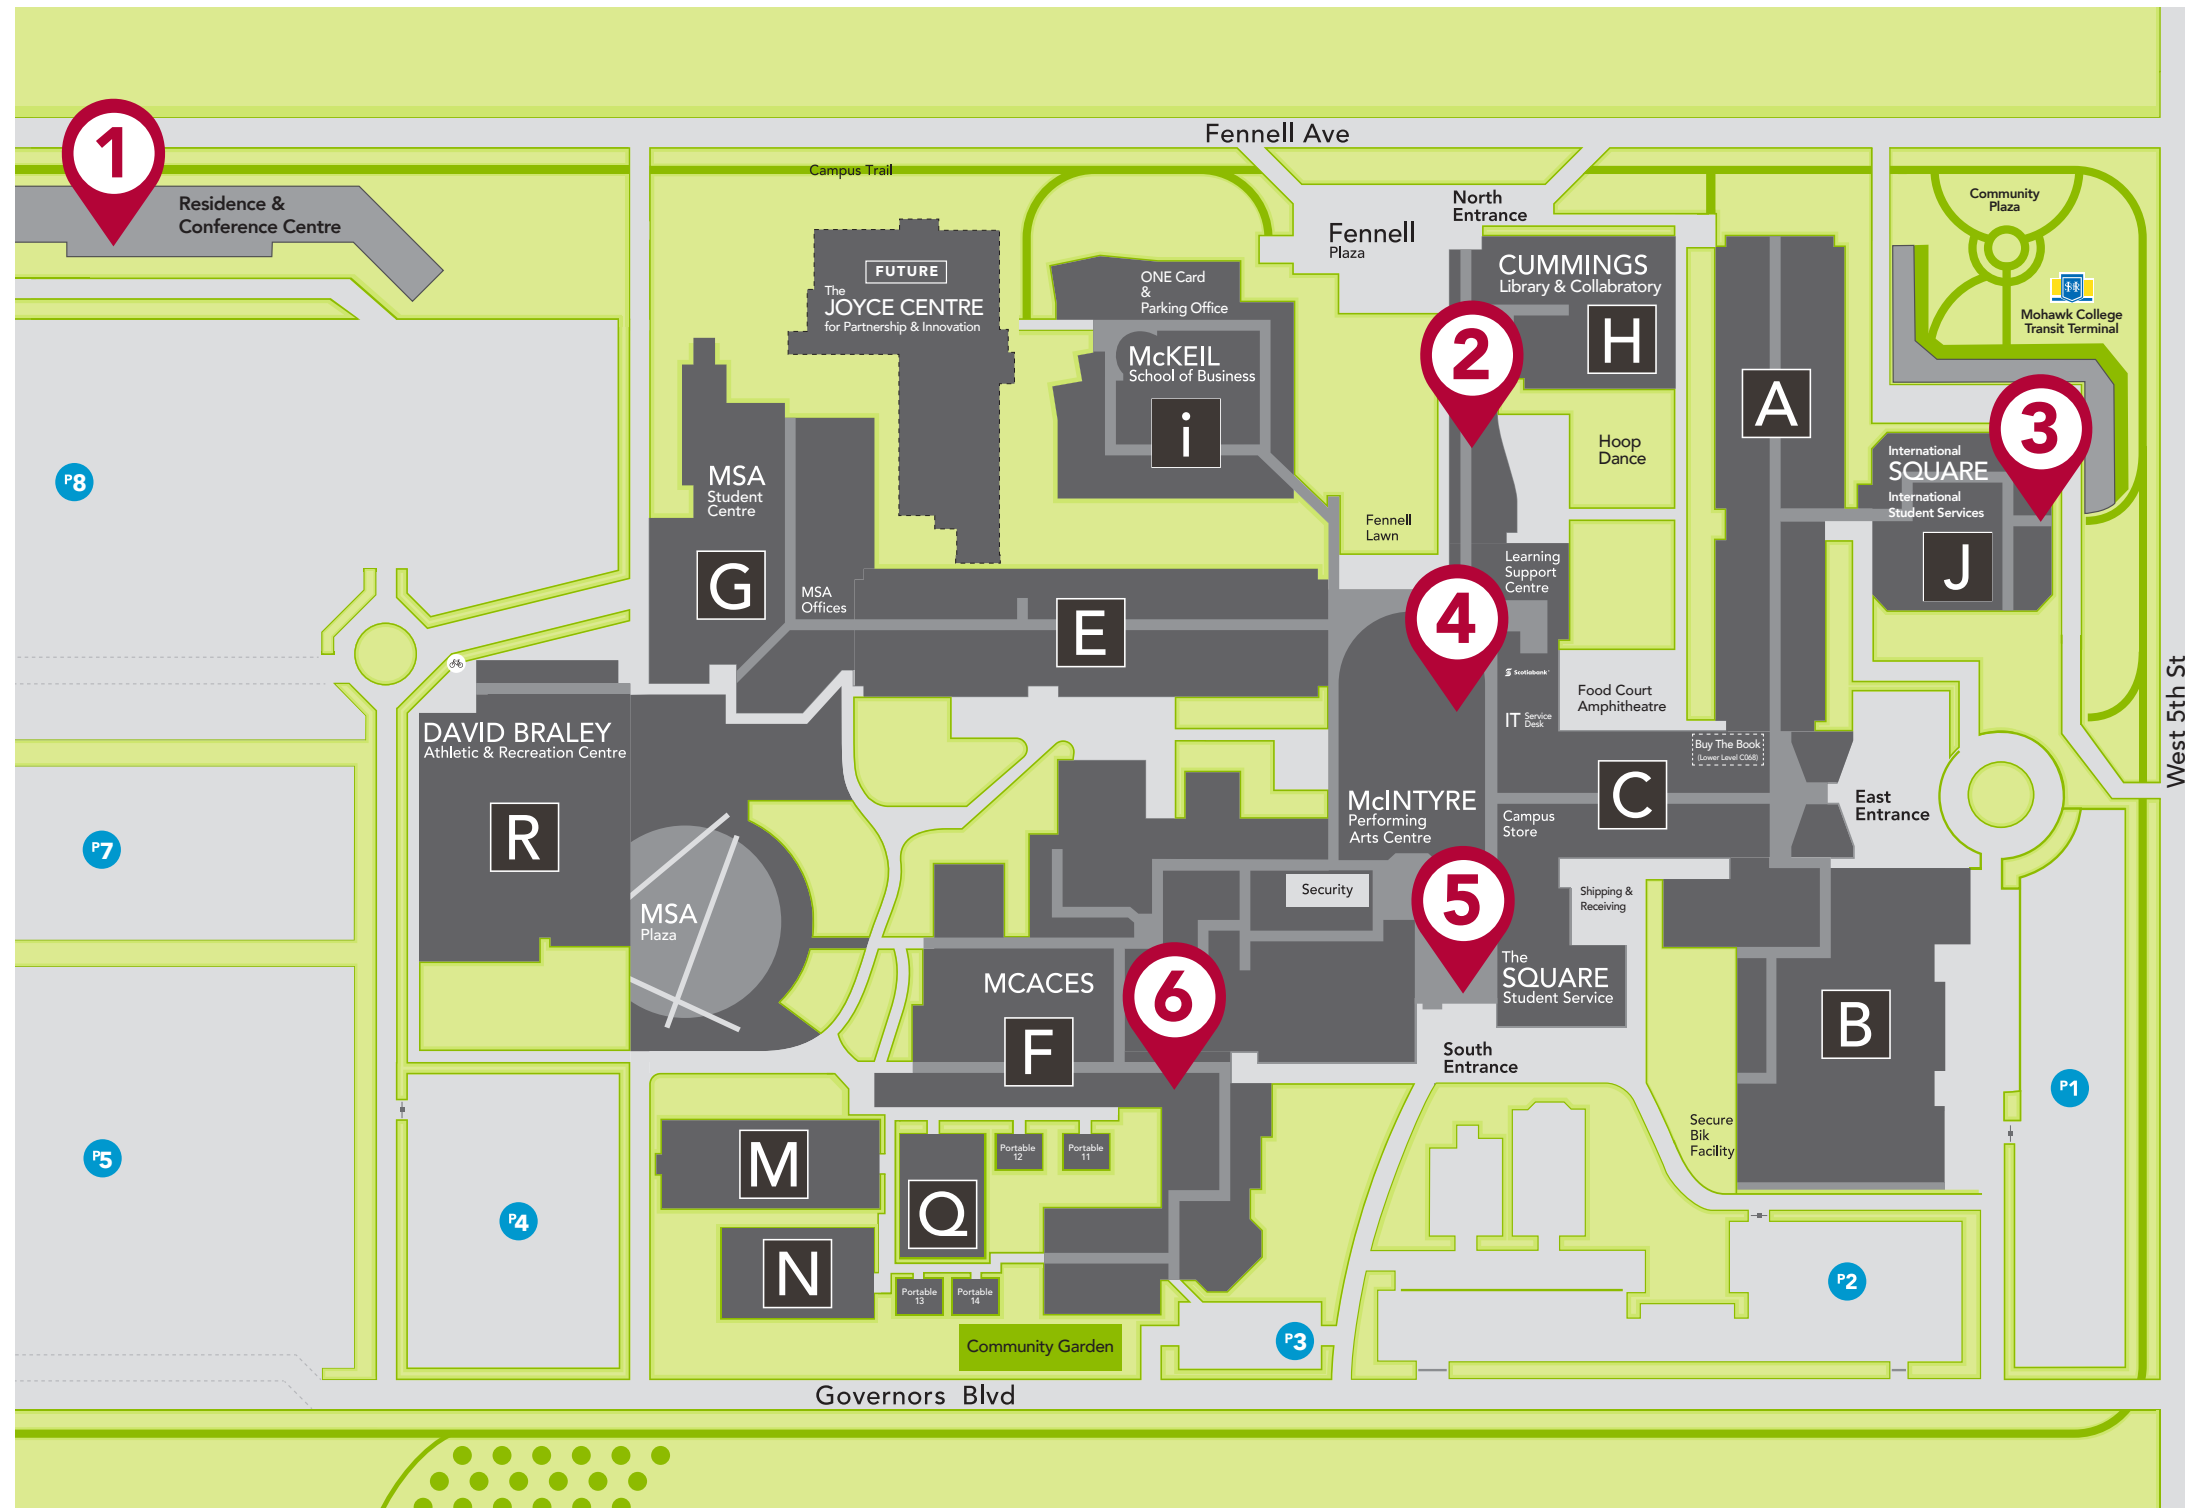

Dining Locations FENNEL CAMPUS

1 RESIDENCE

Mo's Reztaurant

2 H-WING

Starbucks

3 J-WING

Tim Hortons Express

4 C-WING (LOWER LEVEL)

Fennell Food Court
 Subway
 Tim Hortons
 2Mato
 Smoke's Poutinerie
 Bento Sushi

5 LOBBY

Tim Hortons Express

6 F-WING

The Mohawk Market
 Fuel Station